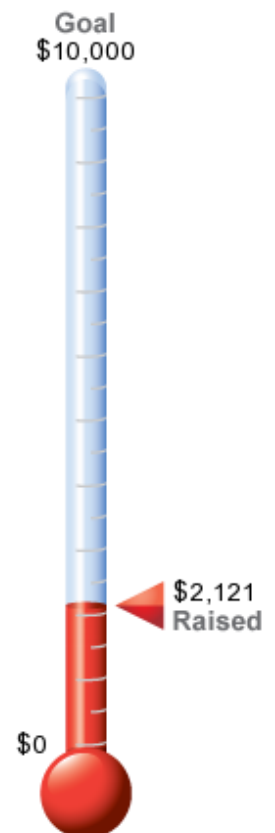

November 22: CEC Teacher's Day

Be sure to appreciate your teacher this day and every day! The CEC teachers are great!

November 28: Thanksgiving, Half-day for all students

November 29: NO SCHOOL (Offices Closed)

Calling All Parents!

It's not too late to participate in the parents' commission! As well as acting as a connection between parents and school administration, the commission organizes fundraising events to support student financial aid. If the parents' commission can fundraise \$10,000 during the 2013-2014 school year, the Cloud Forest School Foundation will match the amount. Check out the thermometer on the right to see how much we have fundraised so far, from the laptop raffle and the Bingo in October. The meetings occur every first Wednesday of the month at 1pm. There are two more meetings this semester:

- November 6th
- December 4th

We look forward to seeing you there!

Mark your calendars!

The CEC Talent Show will be Friday, December 6 at 6pm in the Santa Elena Mall. Students interested in performing should sign up with their teacher or music teacher, Dario.